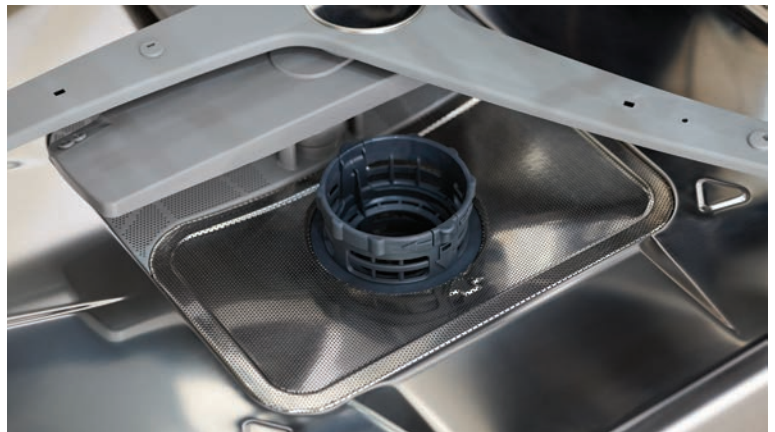

TRICLEAN™ TRIPLE FILTRATION SYSTEM

Our innovative filtration system helps eliminate even the smallest food particles for clean water circulation.

The Viking 7 Series Dishwasher uses as little as 2.4 gallons of water per wash cycle.