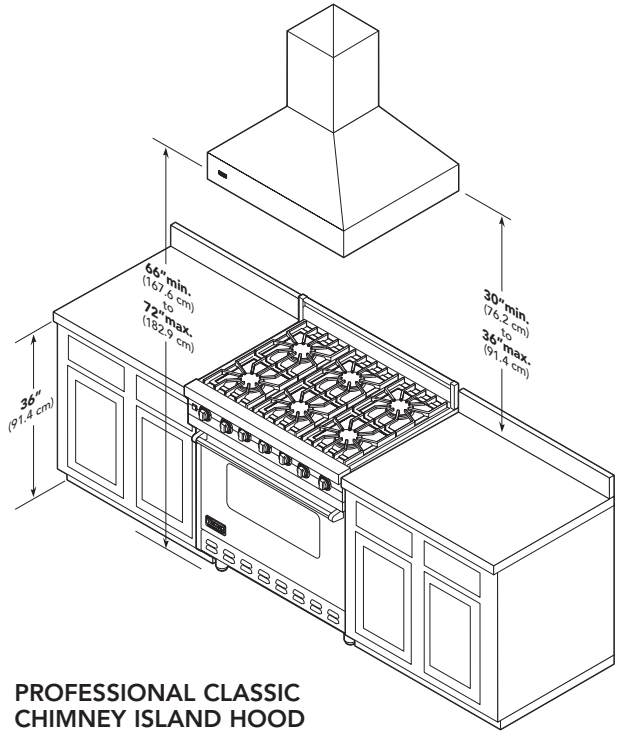

PROFESSIONAL CLASSIC CHIMNEY ISLAND HOOD