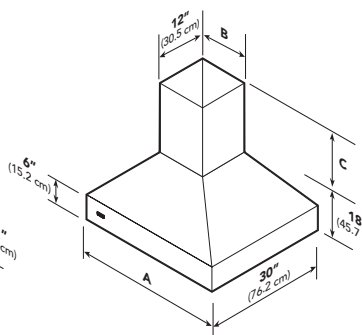

DCIH Designer Chimney Island Hood

PROFESSIONAL ISLAND HOOD

PROFESSIONAL CLASSIC CHIMNEY ISLAND HOOD

DESIGNER CHIMNEY ISLAND HOOD

Model	Hood Width (A)	Hood Height	Width (B)	Duct Cover Depth	Height (C)	Lights	Filters	Heat Lamps	Approx. Ship. wt.
VIH3608	35-7/8" (91.1 cm)	18" (45.7 cm)	35-7/8" (91.1 cm)	12" (30.5 cm)	12" (30.5 cm)	4	4	N/A	81 lbs. (36.5 kg)
VIH4208	41-7/8" (106.4 cm)	18" (45.7 cm)	41-7/8" (106.4 cm)	12" (30.5 cm)	12" (30.5 cm)	4	4	N/A	92 lbs. (41.4 kg)
VIH5408	53-7/8" (136.8 cm)	18" (45.7 cm)	53-7/8" (136.8 cm)	12" (30.5 cm)	12" (30.5 cm)	6	6	N/A	127 lbs. (57.2 kg)
VIH6608	65-7/8" (167.3 cm)	18" (45.7 cm)	65-7/8" (167.3 cm)	12" (30.5 cm)	12" (30.5 cm)	8	8	N/A	142 lbs. (63.9 kg)
VCIH3608	35-7/8" (91.1 cm)	18" (45.7 cm)	12" (30.5 cm)	12" (30.5 cm)	12" (30.5 cm)— 24" (61.0 cm)— 36" (91.4 cm)	4	4	N/A	92 lbs. (41.1 kg)
VCIH4208	41-7/8" (106.4 cm)	18" (45.7 cm)	12" (30.5 cm)	12" (30.5 cm)	12" (30.5 cm)— 24" (61.0 cm)— 36" (91.4 cm)	4	4	N/A	127 lbs. (57.4 kg)
VCIH5408	53-7/8" (136.8 cm)	18" (45.7 cm)	18" (45.7 cm)	12" (30.5 cm)	12" (30.5 cm)— 24" (61.0 cm)— 36" (91.4 cm)	6	6	N/A	142 lbs. (63.9 kg)
VCIH6608	65-7/8" (167.3 cm)	18" (45.7 cm)	24" (70.0 cm)	12" (30.5 cm)	12" (30.5 cm)— 24" (61.0 cm)— 36" (91.4 cm)	8	8	N/A	158 lbs. (71.6 kg)
DCIH3604	35-7/8" (91.1 cm)	14" (35.6 cm)	12" (30.5 cm)	12" (30.5 cm)	16" (40.6 cm)— 28" (71.1 cm)— 40" (101.6 cm)	4	2	N/A	92 lbs. (41.4 kg)
DCIH4204	41-7/8" (106.4 cm)	14" (35.6 cm)	12" (30.5 cm)	12" (30.5 cm)	16" (40.6 cm)— 28" (71.1 cm)— 40" (101.6 cm)	4	3	N/A	105 lbs. (47.3 kg)
DCIH5404	53-7/8" (136.8 cm)	14" (35.6 cm)	18" (45.7 cm)	12" (30.5 cm)	16" (40.6 cm)— 28" (71.1 cm)— 40" (101.6 cm)	6	3	N/A	148 lbs. (66.6 kg)