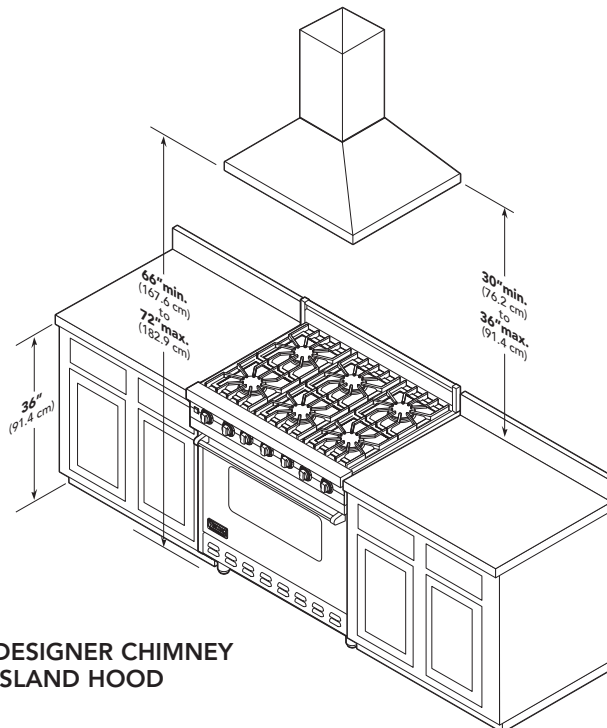

DCIH Designer Chimney Island Hood

PROFESSIONAL ISLAND HOOD

PROFESSIONAL CLASSIC CHIMNEY ISLAND HOOD

DESIGNER CHIMNEY ISLAND HOOD

Model	Hood Width (A)	Hood Height	Width (B)	Duct Cover Depth	Height (C)	Lights	Filters	Heat Lamps	Approx. Ship. wt.
VIH3608	35-7/8" (91.1 cm)	18" (45.7 cm)	35-7/8" (91.1 cm)	12" (30.5 cm)	12" (30.5 cm)	4	4	N/A	81 lbs. (36.5 kg)
VIH4208	41-7/8" (106.4 cm)	18" (45.7 cm)	41-7/8" (106.4 cm)	12" (30.5 cm)	12" (30.5 cm)	4	4	N/A	92 lbs. (41.4 kg)
VIH5408	53-7/8" (136.8 cm)	18" (45.7 cm)	53-7/8" (136.8 cm)	12" (30.5 cm)	12" (30.5 cm)	6	6	N/A	127 lbs. (57.2 kg)
VIH6608	65-7/8" (167.3 cm)	18" (45.7 cm)	65-7/8" (167.3 cm)	12" (30.5 cm)	12" (30.5 cm)	8	8	N/A	142 lbs. (63.9 kg)
VCIH3608	35-7/8" (91.1 cm)	18" (45.7 cm)	12" (30.5 cm)	12" (30.5 cm)	12" (30.5 cm)— 24" (61.0 cm)— 36" (91.4 cm)	4	4	N/A	92 lbs. (41.1 kg)
VCIH4208	41-7/8" (106.4 cm)	18" (45.7 cm)	12" (30.5 cm)	12" (30.5 cm)	12" (30.5 cm)— 24" (61.0 cm)— 36" (91.4 cm)	4	4	N/A	127 lbs. (57.4 kg)
VCIH5408	53-7/8" (136.8 cm)	18" (45.7 cm)	18" (45.7 cm)	12" (30.5 cm)	12" (30.5 cm)— 24" (61.0 cm)— 36" (91.4 cm)	6	6	N/A	142 lbs. (63.9 kg)
VCIH6608	65-7/8" (167.3 cm)	18" (45.7 cm)	24" (70.0 cm)	12" (30.5 cm)	12" (30.5 cm)— 24" (61.0 cm)— 36" (91.4 cm)	8	8	N/A	158 lbs. (71.6 kg)
DCIH3604	35-7/8" (91.1 cm)	14" (35.6 cm)	12" (30.5 cm)	12" (30.5 cm)	16" (40.6 cm)— 28" (71.1 cm)— 40" (101.6 cm)	4	2	N/A	92 lbs. (41.4 kg)
DCIH4204	41-7/8" (106.4 cm)	14" (35.6 cm)	12" (30.5 cm)	12" (30.5 cm)	16" (40.6 cm)— 28" (71.1 cm)— 40" (101.6 cm)	4	3	N/A	105 lbs. (47.3 kg)
DCIH5404	53-7/8" (136.8 cm)	14" (35.6 cm)	18" (45.7 cm)	12" (30.5 cm)	16" (40.6 cm)— 28" (71.1 cm)— 40" (101.6 cm)	6	3	N/A	148 lbs. (66.6 kg)

Dimensions & Specifications

CLEARANCE DIMENSIONS

PROFESSIONAL ISLAND HOOD

PROFESSIONAL CLASSIC CHIMNEY ISLAND HOOD

DESIGNER CHIMNEY ISLAND HOOD

VIKING designer

VENTILATION Built-In Island/Classic Chimney Island Hood