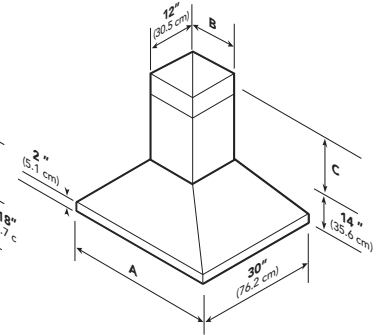

DCIH Designer Chimney Island Hood

PROFESSIONAL ISLAND HOOD

PROFESSIONAL CLASSIC CHIMNEY ISLAND HOOD

DESIGNER CHIMNEY ISLAND HOOD

Model	Hood Width (A)	Hood Height	Width (B)	Duct Cover Depth	Height (C)	Lights	Filters	Heat Lamps	Approx. Ship. wt.
VIH3608	35-7/8" (91.1 cm)	18" (45.7 cm)	35-7/8" (91.1 cm)	12" (30.5 cm)	12" (30.5 cm)	4	4	N/A	81 lbs. (36.5 kg)
VIH4208	41-7/8" (106.4 cm)	18" (45.7 cm)	41-7/8" (106.4 cm)	12" (30.5 cm)	12" (30.5 cm)	4	4	N/A	92 lbs. (41.4 kg)
VIH5408	53-7/8" (136.8 cm)	18" (45.7 cm)	53-7/8" (136.8 cm)	12" (30.5 cm)	12" (30.5 cm)	6	6	N/A	127 lbs. (57.2 kg)
VIH6608	65-7/8" (167.3 cm)	18" (45.7 cm)	65-7/8" (167.3 cm)	12" (30.5 cm)	12" (30.5 cm)	8	8	N/A	142 lbs. (63.9 kg)
VCIH3608	35-7/8" (91.1 cm)	18" (45.7 cm)	12" (30.5 cm)	12" (30.5 cm)	12" (30.5 cm)— 24" (61.0 cm)— 36" (91.4 cm)	4	4	N/A	92 lbs. (41.1 kg)
VCIH4208	41-7/8" (106.4 cm)	18" (45.7 cm)	12" (30.5 cm)	12" (30.5 cm)	12" (30.5 cm)— 24" (61.0 cm)— 36" (91.4 cm)	4	4	N/A	127 lbs. (57.4 kg)
VCIH5408	53-7/8" (136.8 cm)	18" (45.7 cm)	18" (45.7 cm)	12" (30.5 cm)	12" (30.5 cm)— 24" (61.0 cm)— 36" (91.4 cm)	6	6	N/A	142 lbs. (63.9 kg)
VCIH6608	65-7/8" (167.3 cm)	18" (45.7 cm)	24" (70.0 cm)	12" (30.5 cm)	12" (30.5 cm)— 24" (61.0 cm)— 36" (91.4 cm)	8	8	N/A	158 lbs. (71.6 kg)
DCIH3604	35-7/8" (91.1 cm)	14" (35.6 cm)	12" (30.5 cm)	12" (30.5 cm)	16" (40.6 cm)— 28" (71.1 cm)— 40" (101.6 cm)	4	2	N/A	92 lbs. (41.4 kg)
DCIH4204	41-7/8" (106.4 cm)	14" (35.6 cm)	12" (30.5 cm)	12" (30.5 cm)	16" (40.6 cm)— 28" (71.1 cm)— 40" (101.6 cm)	4	3	N/A	105 lbs. (47.3 kg)
DCIH5404	53-7/8" (136.8 cm)	14" (35.6 cm)	18" (45.7 cm)	12" (30.5 cm)	16" (40.6 cm)— 28" (71.1 cm)— 40" (101.6 cm)	6	3	N/A	148 lbs. (66.6 kg)