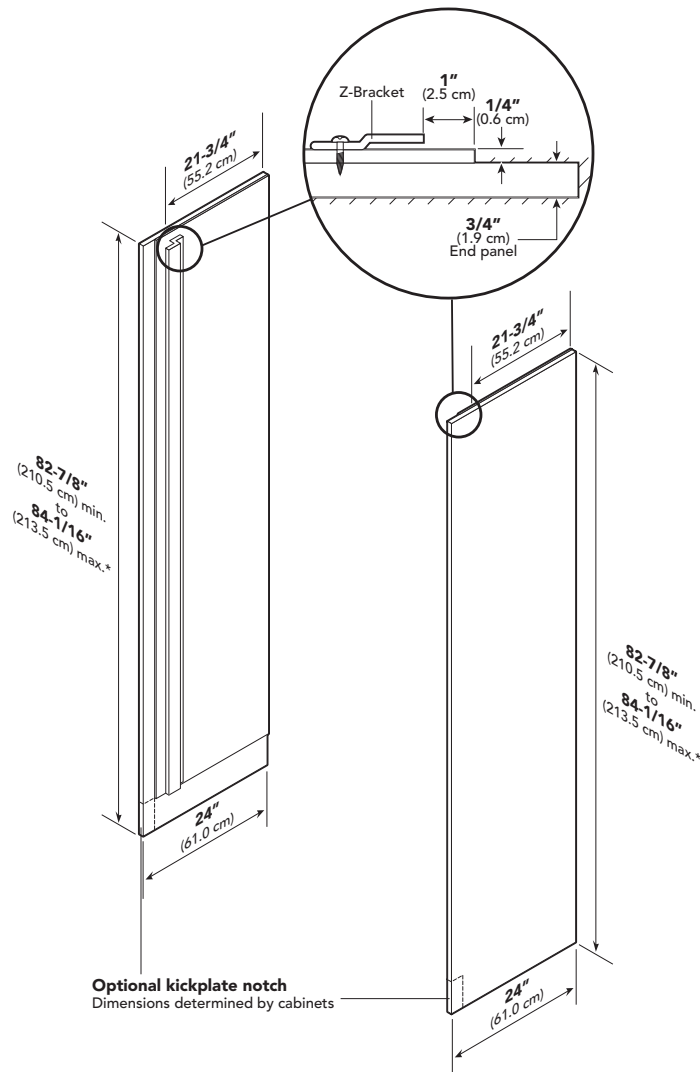

### Dimensions & Specifications

#### CUSTOM SIDE PANEL DIMENSIONS

FDSB5421

FDSB5421D

**Note:** Adding a 3/4" (1.9 cm) side panel adds an additional 3/4" (1.9 cm) to the overall width of the product for each side panel. Requires side panel hardware kit (Kit model number – SPHKDS)

FDSB5421/FDSB5421D	
Overall panel width	3/4" (1.9 cm)
Overall panel height	82-7/8" (210.5 cm) min. to 84-1/16" (213.5 cm) max.*
Overall panel depth	24" (61.0 cm)

\*Depending on how high leveling feet are raised and cabinet enclosure height.