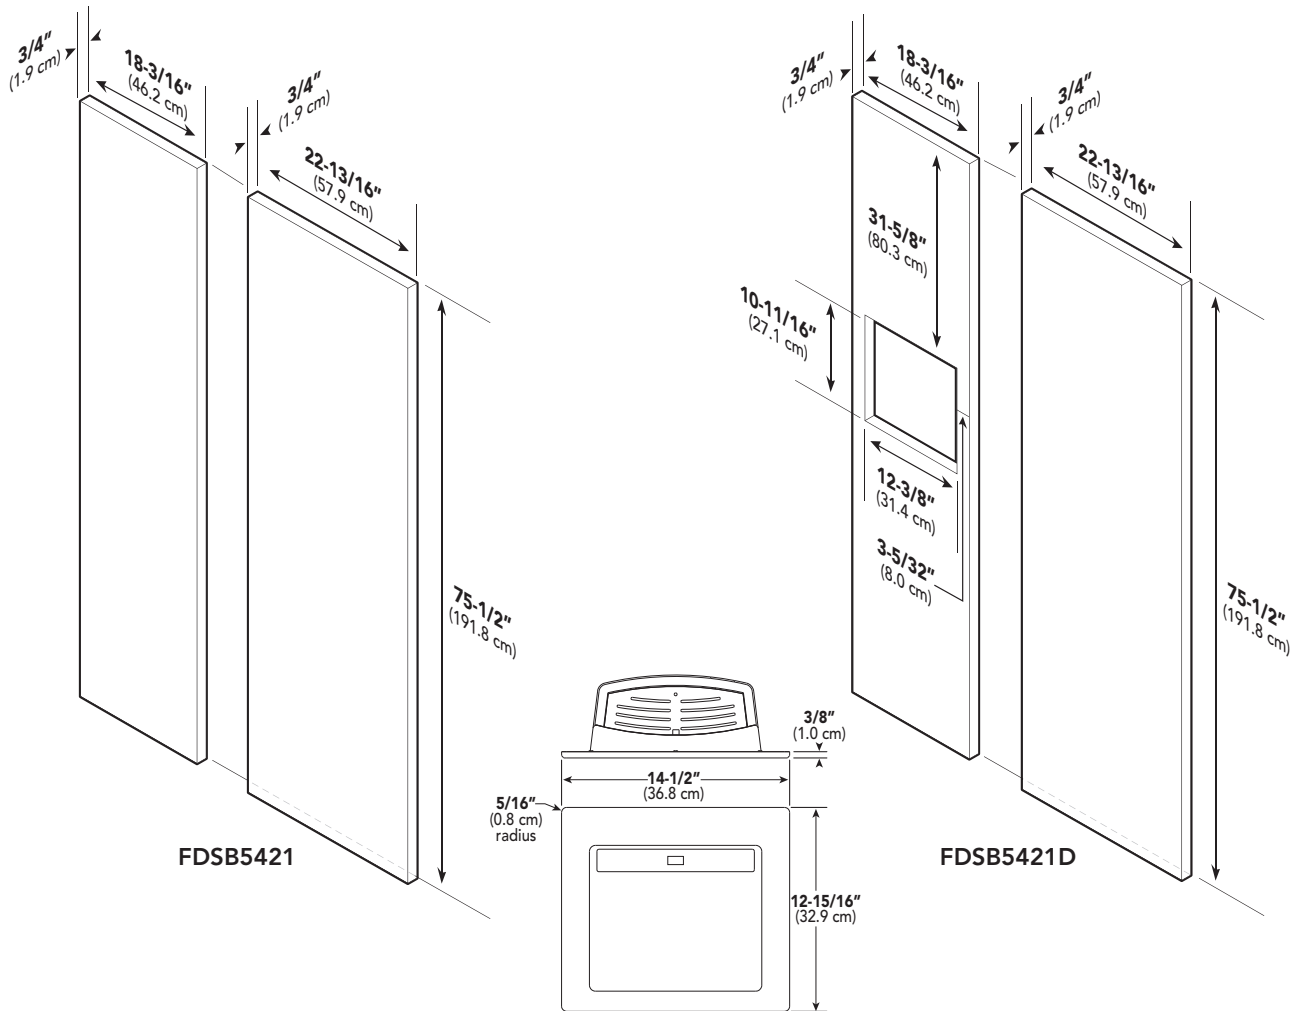

### Dimensions & Specifications

#### CUSTOM PANEL DIMENSIONS

FDSB5421

FDSB5421D

**Note:** Panel overlays must be dry, solid, straight one piece panels. The use of multiple panel pieces to achieve the dimensions is not recommended.

FDSB5421/5421D	
Overall panel width	
Refrigerator front	22-13/16" (57.9 cm)
Freezer front	18-3/16" (46.2 cm)
Overall panel height	75-1/2" (191.8 cm)
Overall panel depth	3/4" (1.9 cm)*
Maximum panel weight	
Refrigerator front	40 lbs. (18.1 kg)
Freezer front	35 lbs. (15.9 kg)