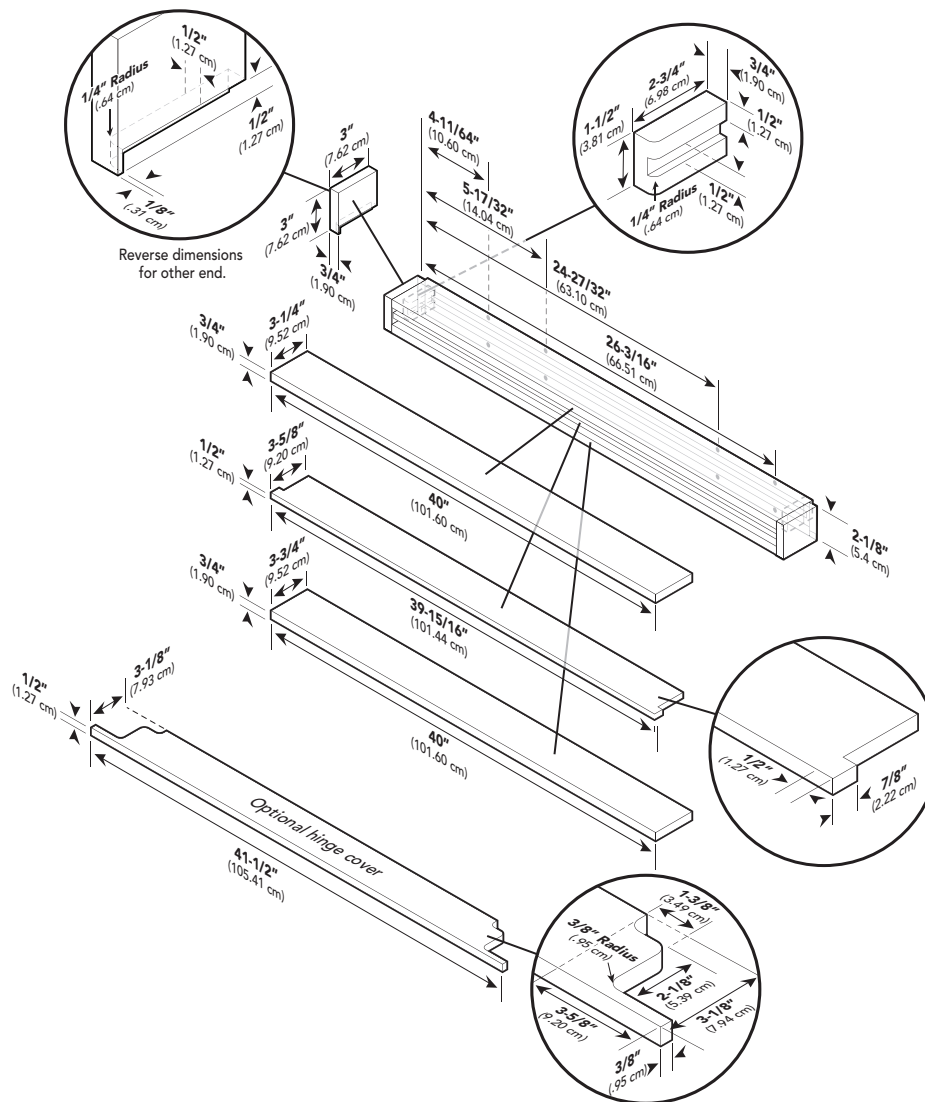

### Dimensions & Specifications

FDSB5421/FDSB5421D	
Overall panel width	3/4" (1.9 cm)
Overall panel height	82-7/8" (210.5 cm) min. to 84-1/16" (213.5 cm) max.*
Overall panel depth	24" (61.0 cm)

\*Depending on how high leveling feet are raised and cabinet enclosure height.

#### FDSB5421/5421D

Overall grille width	41-1/2" (108.0 cm)
Overall grille height	3" (7.6 cm)
Overall grille depth	3-3/4" (9.5 cm)