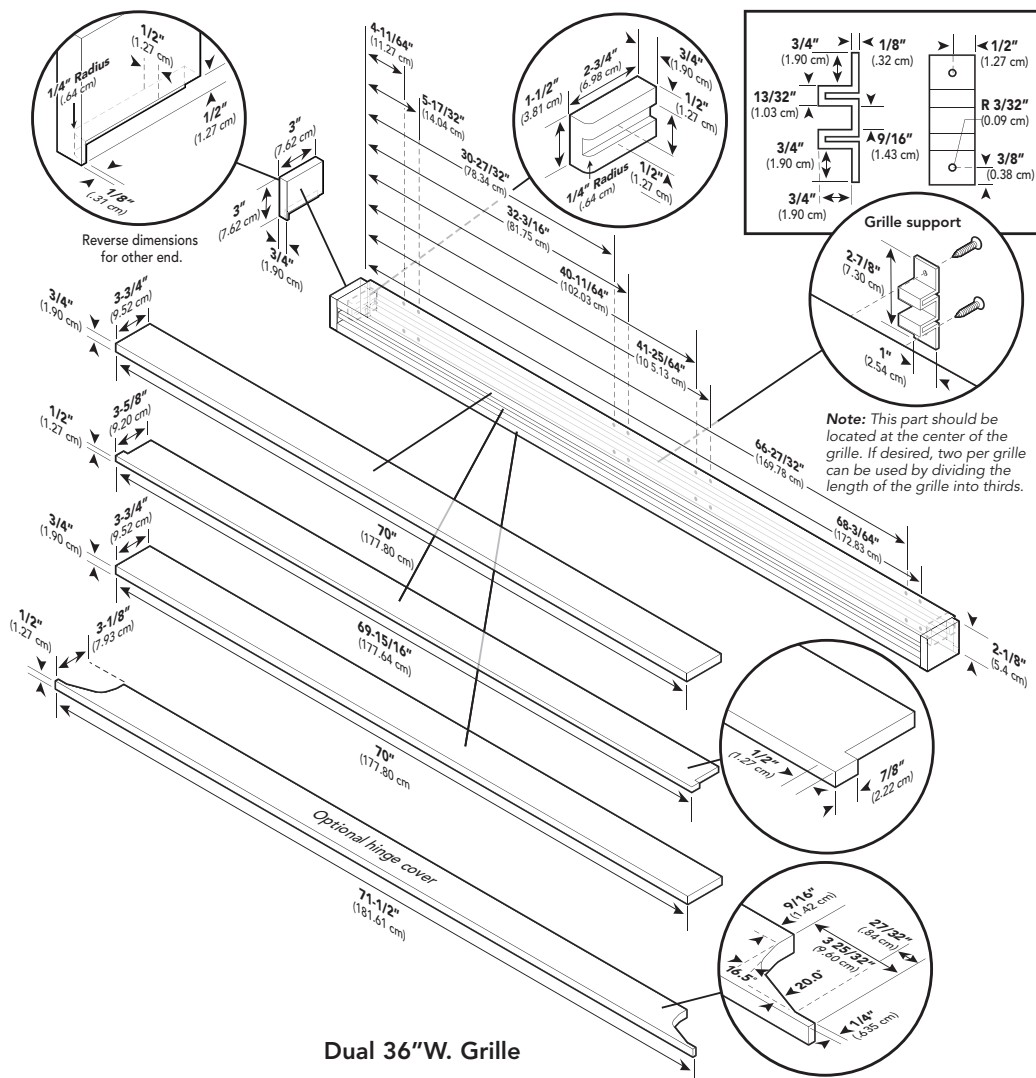

Dimensions & Specifications

CUSTOM SIDE PANEL DIMENSIONS

DFBB536

Note: Adding a 3/4" (1.9 cm) side panel adds an additional 3/4" (1.9 cm) to the overall width of the product for each side panel. Requires side panel hardware kit (Kit model number – SPHKDS)

DFBB536	
Overall panel width	3/4" (1.9 cm)
Overall panel height	82-7/8" (210.5 cm) min. to 84-1/16" (213.5 cm) max.*
Overall panel depth	24" (61.0 cm)

*Depending on how high leveling feet are raised and cabinet enclosure height.

CUSTOM PANEL-REFRIGERATION

Built-In 36"W. Bottom-Mount Refrigerator/Freezer—DFBB536

Dimensions & Specifications

CUSTOM GRILLE DIMENSIONS – DUAL BOTTOM-MOUNT INSTALLATION

DFBB536

Dual 36"W. Grille

Note: Dual units can only be made in a left and right hand configuration. To use a custom 72"W. grille, you must purchase the center trim kit FCTKSS.

DFBB536/DFBB536

Overall grille width	71-1/2" (181.6 cm)
Overall grille height	3" (7.6 cm)
Overall grille depth	3-3/4" (9.5 cm)