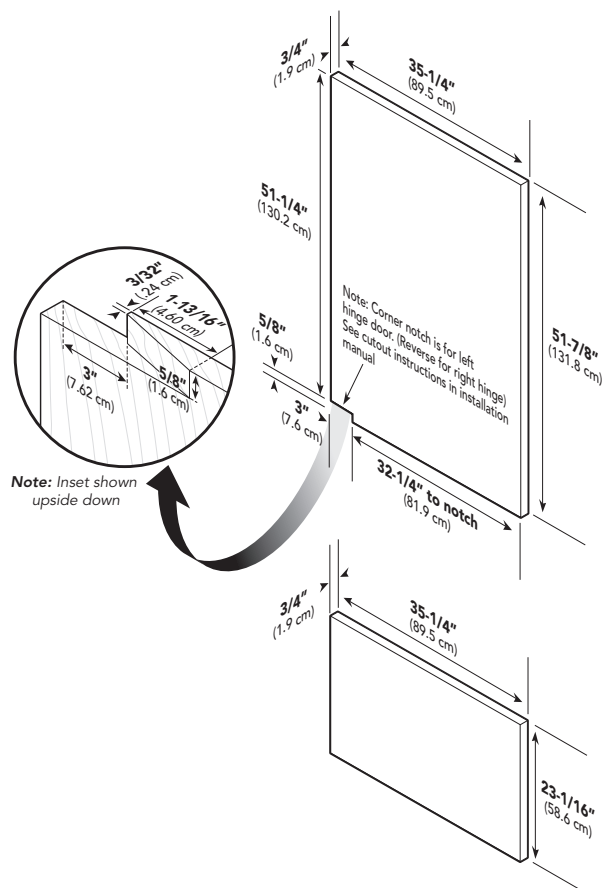

CUSTOM PANEL-REFRIGERATION

Built-In 36"W. Bottom-Mount Refrigerator/Freezer—DFBB536

Dimensions & Specifications

CUSTOM PANEL DIMENSIONS

DFBB536

Note: Panel overlays must be dry, solid, straight one piece panels. The use of multiple panel pieces to achieve the dimensions is not recommended.

DFBB536	
Overall panel width	35-1/4" (89.5 cm)
Overall panel height	
Refrigerator front	51-7/8" (131.8 cm)
Freezer front	23-1/16" (58.6 cm)
Overall panel depth	3/4" (1.9 cm)*
Maximum panel weight	
Refrigerator front	45 lbs. (20.4 kg)
Freezer front	20 lbs. (9.0 kg)

Dimensions & Specifications

CUSTOM SIDE PANEL DIMENSIONS

DFBB536

Note: Adding a 3/4" (1.9 cm) side panel adds an additional 3/4" (1.9 cm) to the overall width of the product for each side panel. Requires side panel hardware kit (Kit model number – SPHKDS)

DFBB536	
Overall panel width	3/4" (1.9 cm)
Overall panel height	82-7/8" (210.5 cm) min. to 84-1/16" (213.5 cm) max.*
Overall panel depth	24" (61.0 cm)

*Depending on how high leveling feet are raised and cabinet enclosure height.