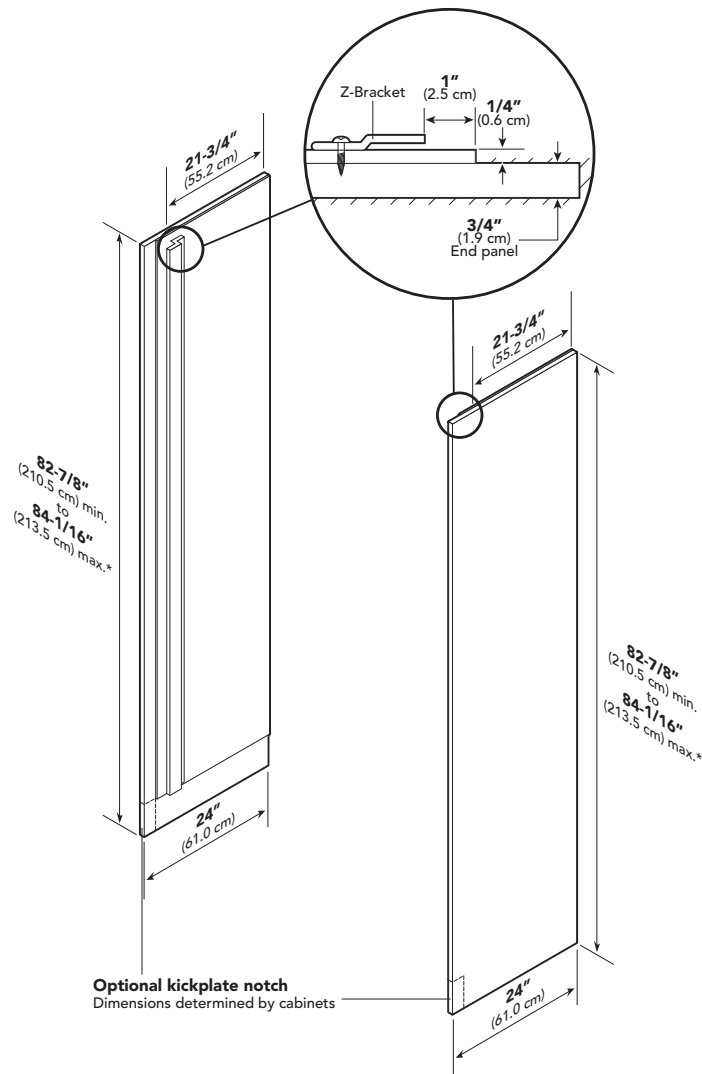

DFBB536	
Overall panel width	35-1/4" (89.5 cm)
Overall panel height	
Refrigerator front	51-7/8" (131.8 cm)
Freezer front	23-1/16" (58.6 cm)
Overall panel depth	3/4" (1.9 cm)*
Maximum panel weight	
Refrigerator front	45 lbs. (20.4 kg)
Freezer front	20 lbs. (9.0 kg)

*Panel thickness must not exceed 1" (2.5 cm) on hinge side. Thicker panels will interfere with door swing and clearance.

CUSTOM PANEL-REFRIGERATION

Built-In 36"W. Bottom-Mount Refrigerator/Freezer—DFBB536

Dimensions & Specifications

CUSTOM SIDE PANEL DIMENSIONS

DFBB536

Note: Adding a 3/4" (1.9 cm) side panel adds an additional 3/4" (1.9 cm) to the overall width of the product for each side panel. Requires side panel hardware kit (Kit model number – SPHKDS)

DFBB536	
Overall panel width	3/4" (1.9 cm)
Overall panel height	82-7/8" (210.5 cm) min. to 84-1/16" (213.5 cm) max.*
Overall panel depth	24" (61.0 cm)

*Depending on how high leveling feet are raised and cabinet enclosure height.