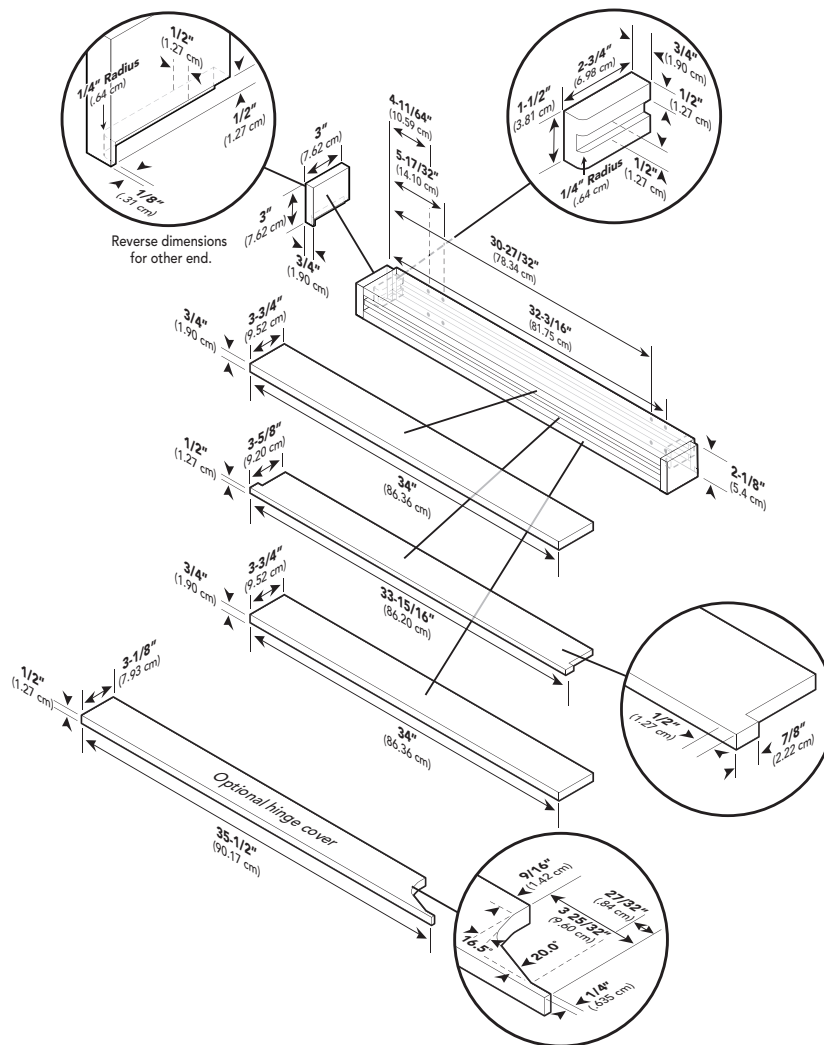

Dimensions & Specifications

CUSTOM SIDE PANEL DIMENSIONS

DFBB536

Note: Adding a 3/4" (1.9 cm) side panel adds an additional 3/4" (1.9 cm) to the overall width of the product for each side panel. Requires side panel hardware kit (Kit model number – SPHKDS)

DFBB536	
Overall panel width	3/4" (1.9 cm)
Overall panel height	82-7/8" (210.5 cm) min. to 84-1/16" (213.5 cm) max.*
Overall panel depth	24" (61.0 cm)

*Depending on how high leveling feet are raised and cabinet enclosure height.

CUSTOM PANEL-REFRIGERATION

Built-In 36"W. Bottom-Mount Refrigerator/Freezer—DFBB536

Dimensions & Specifications

CUSTOM GRILLE DIMENSIONS

DFBB536

DFBB536

Overall grille width	35-1/2" (90.1 cm)
Overall grille height	3" (7.6 cm)
Overall grille depth	3-3/4" (9.5 cm)

DFBB536/DFBB536

Overall grille width	71-1/2" (181.6 cm)
Overall grille height	3" (7.6 cm)
Overall grille depth	3-3/4" (9.5 cm)