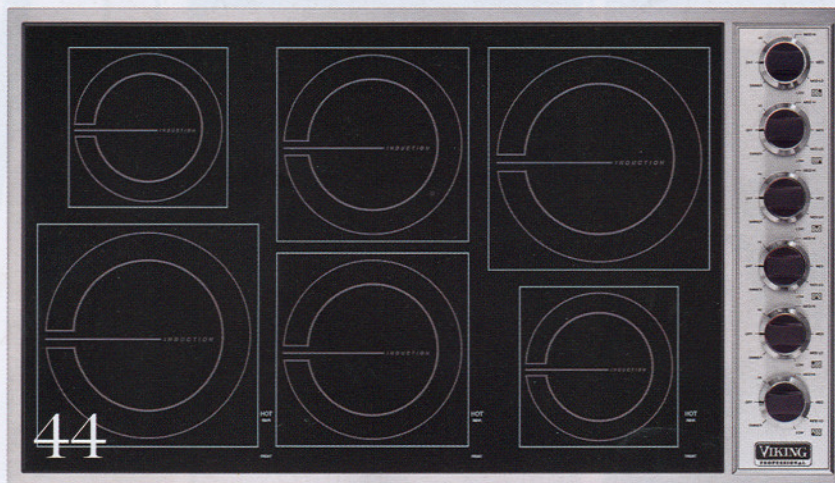

Thin Is In

⊕ Viking professional all-induction cooktop

Just 3¼ inches deep, this is the Kate Moss of cooktops—so thin, you'll have ample room for an oven or storage underneath. Plus it's induction, so it boils water in half the time of radiant cooktops, uses significantly less energy and feels cool to the touch. Available in 30- or 36-inch widths (from \$4,200; VikingRange.com).—FA