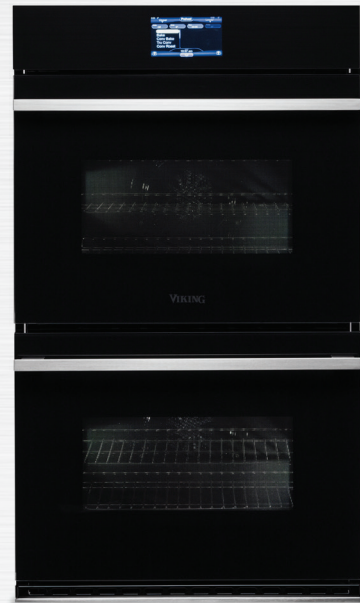

VIRTUOSO 6 SERIES

OVENS AND WARMING DRAWERS

MVSOE630SS/MVDOE630SS

Virtuoso 30"W. Single And Double Ovens

- State-of-the-Art Color Interface
- **STAINLESS STEEL WITH BLACK GLASS DESIGN** fits perfectly in today's Transitional Kitchens
- **ROUND** Towel Bar Handle Design
- Install Flush or Standard Mount

MVWD630SS

Virtuoso 30"W. Warming Drawer

- Capacitive Touch Digital Control with Timer
- **ROUND** Towel Bar Handle Design
- Install Flush or Standard Mount

MVSOE630BG/MVDOE630BG

Virtuoso 30"W. Single And Double Ovens

- State-of-the-Art Color Interface
- **BLACK GLASS DESIGN** fits perfectly in today's Contemporary Kitchens
- **RECTANGULAR** Contemporary Handle Design
- Install Flush or Standard Mount

MVWD630BG

Virtuoso 30"W. Warming Drawer

- Capacitive Touch Digital Control with Timer
- **RECTANGULAR** Contemporary Handle Design
- Install Flush or Standard Mount