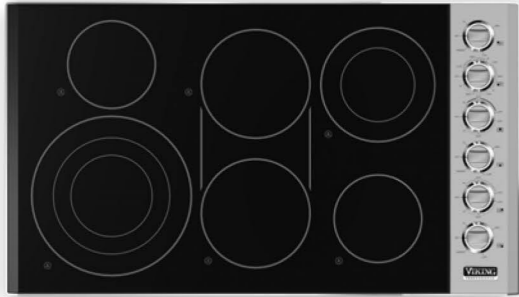

THE NEW VIKING PROFESSIONAL ELECTRIC COOKTOPS

..... POWERFULLY ENGINEERED. ELEGANTLY DESIGNED.

Industry Exclusive – only 36" wide cooktop on the market with **6 elements** plus bridge element

Leading the industry with up to **10 cooking zones** and **12,000 watts of power**

Exclusive **QuickCook™ Infrared Elements** with ribbon technology reach full power in **three seconds**

EXCLUSIVE FEATURES AND INDUSTRY-LEADING INNOVATIONS

- **INDUSTRY EXCLUSIVE** 6 Burner 36" wide cooktop
- **EXCLUSIVE** QuickCook™ Infrared Elements
- **EXTRA-LARGE** 12" Triple Element
- **UNIQUE** Beveled Edge Glass