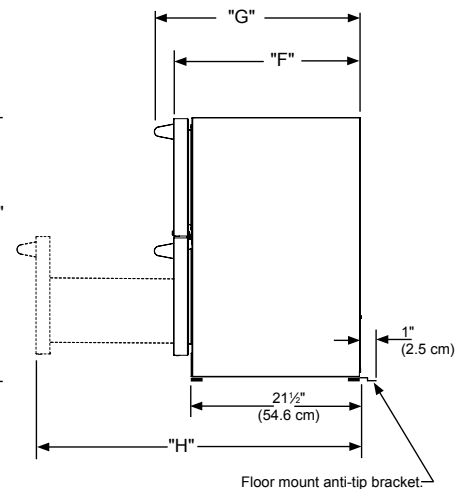

UNDERCOUNTER REFRIGERATED DRAWERS

Viking 5 Series – VDUI

24"W. UNDERCOUNTER/FREESTANDING REFRIGERATED DRAWERS	
DESCRIPTION	VDUI5241
Overall Width	23-7/8" (60.6 cm)
Overall Height	34-3/4" (95.9cm)
Overall Depth from Rear	To front of door – 23-23/32" (60.2 cm) To handle– 26-7/32" (66.6 cm) With door at 90° – 39-5/32" (99.5 cm)
Electrical Requirements	120V / 60Hz / 15A (5 ft. power cord attached to product)
Interior finish	Stainless Steel
Approximate Shipping Weight	160 lb. (72.6 kg)

Please do not prepare installation from brochure data only. See installation instructions for important clearance/installation information.

24" Rough-in Dimensions		
A	B	C
24" (61 cm)	34" to 35" (86.4 to 88.9 cm)	24" (61 cm)

Cabinet Dimensions		
D	E	F
23-7/8" (60.7 cm)	33-3/4" to 34-3/4" (85.7 to 88.3 cm)	23-23/32" (60.2 cm)
G	H	
26-7/32" (66.6 cm)	39-5/32" (99.5 cm)	

Figure 11

VIKING RANGE, LLC 111 FRONT STREET GREENWOOD, MISSISSIPPI 38930 USA